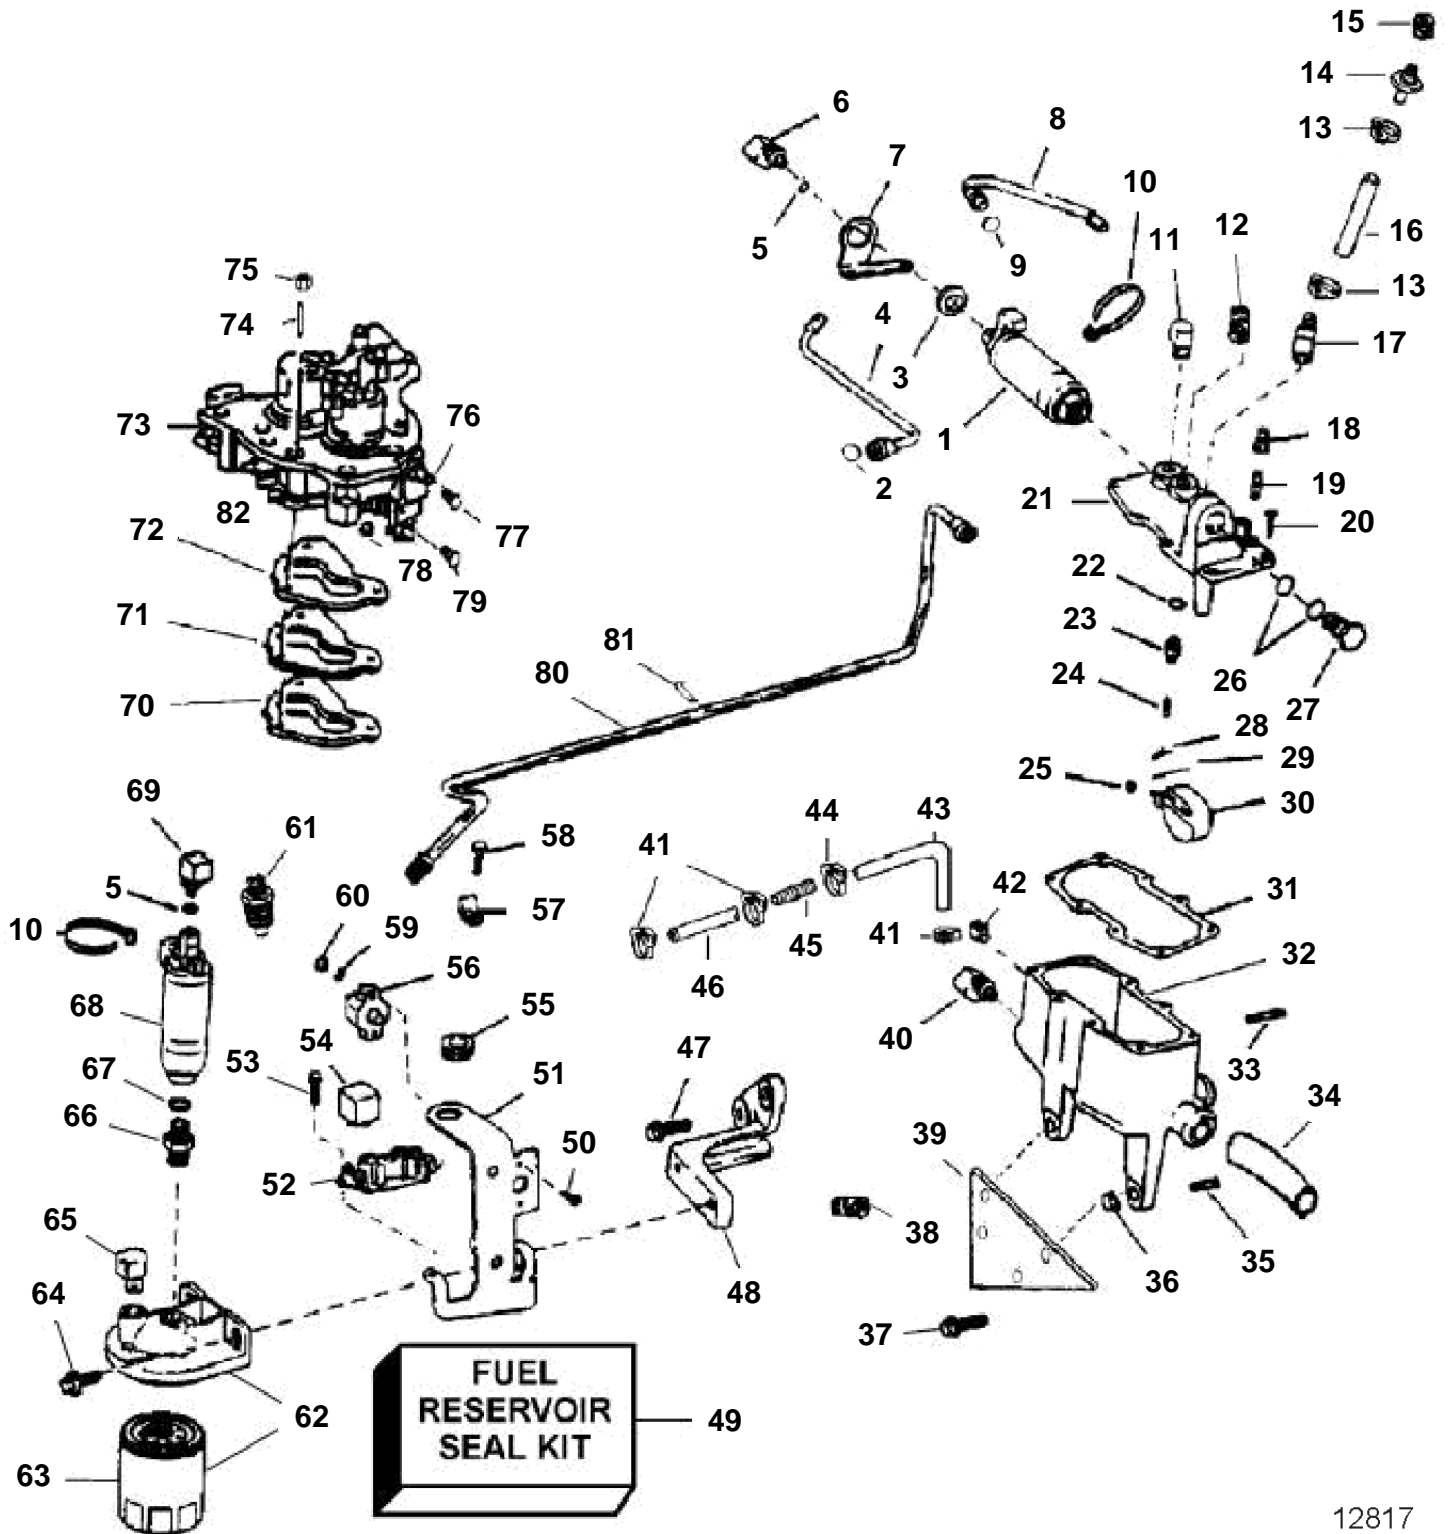

5.7GIPMDA, 5.7GIPMDACE, 5.7GIIMDA

12817

5.7GIPMDA, 5.7GIPMDACE, 5.7GIIMDA

REF	PART NO.	QTY	DESCRIPTION	NOTES
1	3854280	1	Fuel pump, Electric, high pressure	
		1	• Seal	
2	3850424	1	O-ring, 0.375 in (9.54 mm), fuel line to TBI	
3	3852481	1	Grommet, Fuel pump to cover, reservoir assy	
4	3850277	1	Fuel pipe, HP pump to TBI	
5	3850820	1	• O-ring, Fitting	
6	3853494	1	Fitting, Fuel line	
7	3853573	1	Bracket, Fuel pump grommet	Reservoir assy
8	3850278	1	Fuel pipe, TBI to reservoir	Return
9	3850423	1	O-ring, 0.312 in (7.94 mm), fuel line to TBI	
10		2	Lock strap, Cable assy to fuel pump assy	
11	3852017	1	Adapter, Fuel line	
12	3852462	1	Fitting, TBI to reservoir	Return
	3852453	1	Fitting, Fuel pump outlet	
13	3852529	2	Clamp, Hose, pulse limiter	
14	3852225	1	Impulse limiter, Reservoir to TBI adapter	
15	3852503	1	Elbow, Pulse limiter to TBI adapter	
16	3850689	1	Hose, Reservoir to pulse limiter	
17	3853597	1	Elbow, Vent, reservoir to intake	
18	3853616	1	Protective cap, Pressure valve	
19	3854152	1	Valve, Reservoir assy	
20	3853606	8	Screw, Cover to reservoir	
21	3854405	1	Cover, Reservoir assy	
22	3853577	1	Gasket, Float needle seat	Reservoir assy
23	3853576	1	Seat, Float needle	Reservoir assy
24	3853578	1	Needle, Float	Reservoir assy
25	3852034	1	Retainer, Float pin	
26	3853642	2	O-ring, Retainer, fuel pump	
27	3853572	1	Hollow screw, Fuel pump to cover	Reservoir assy
28	3853579	1	Clip, Needle to float	Reservoir assy
29	3853622	1	Pin, Float hinge, reservoir	
30	3853575	1	Float	
31	3853574	1	Gasket, Cover	Reservoir assy
32	3854149	1	Tank	
33	3852052	1	Cotter pin	
34	3853580	1	Hose, Reservoir assy to oil cooler	
35	3853558	2	Flange screw, Reservoir to bracket	
36	3850657	1	Nut, Reservoir to bracket	
37	3853547	1	Screw, Vapor separator & bracket	
38	3856449	1	Fitting, Reservoir, port nipple	
39	3850271	1	Bracket, Reservoir to flywheel hsg	
40	3852480	1	Riser, Reservoir to thermostat hsg	
41	3852196	3	Clamp	
42	3852167	1	Plug, Reservoir drain	
43	3850653	1	Hose	
44	3854925	2	Clamp	
45	3850666	1	Nipple	
46	3850633	1	Hose	
47	3853326	1	Screw, Lift & fuel filter bracket to engine	
48	3853310	1	Bracket, Fuel filter	
49	3850374	1	Sealing kit, Fuel reservoir	
50	3853620	2	Screw, Circuit breaker to bracket	
51		1	Bracket, Fuel pump & relay mounting	
52	3852210	1	Bracket	
53	3852208	2	Screw, Relay & cable assy	
54	3850403	1	Relay, Fuel pump	
55	3852481	1	Grommet, Fuel pump to bracket	
56	3854163	1	Breaker, 20A, fuel pump	
57		1	Clamp, Fuel line	
58	3852115	1	Screw, Fuel line clamp to bracket	
59	3852001	1	Lock washer	
60	3852064	2	Nut, Circuit breaker terminals	Fuel pump
61	3852029	1	Sender, Water temperature